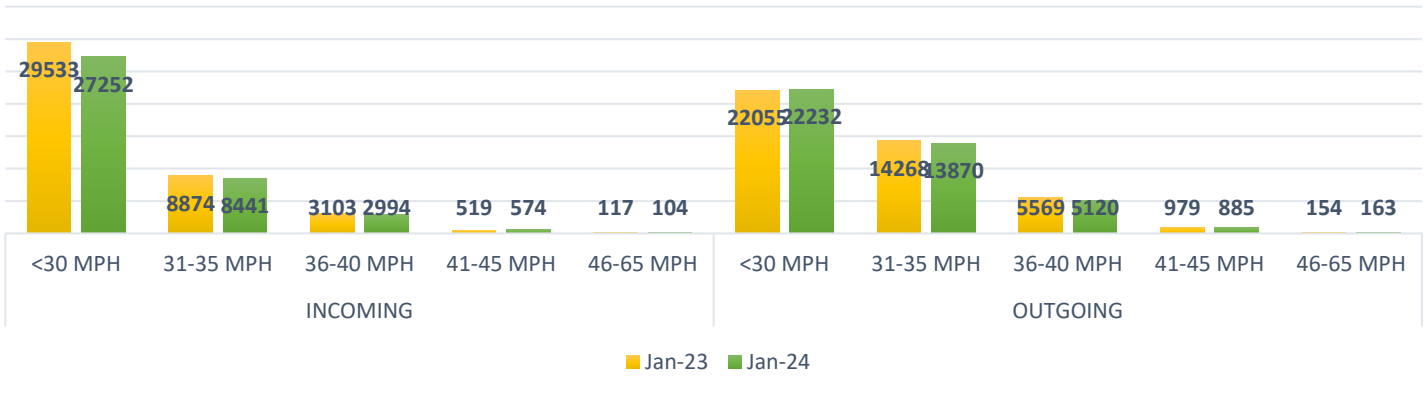

SCAMPTON PARISH COUNCIL SID BOARD DATA

MARCH 2023 & 2024 - 30mph MAX

SID 1 - Bottom of Scampton Village

SID 2 - Top of Scampton Village

SID 3 - Scampton Cliff