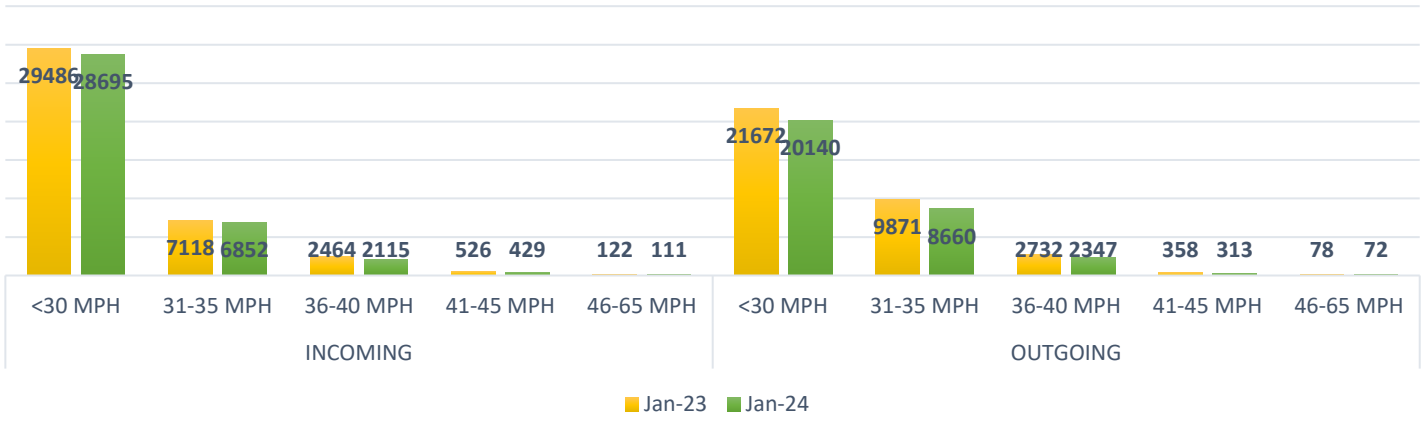

SCAMPTON PARISH COUNCIL SID BOARD DATA

MARCH 2023 & 2024 - 30mph MAX

SID 1 - Bottom of Scampton Village

SID 2 - Top of Scampton Village

SID 3 - Scampton Cliff