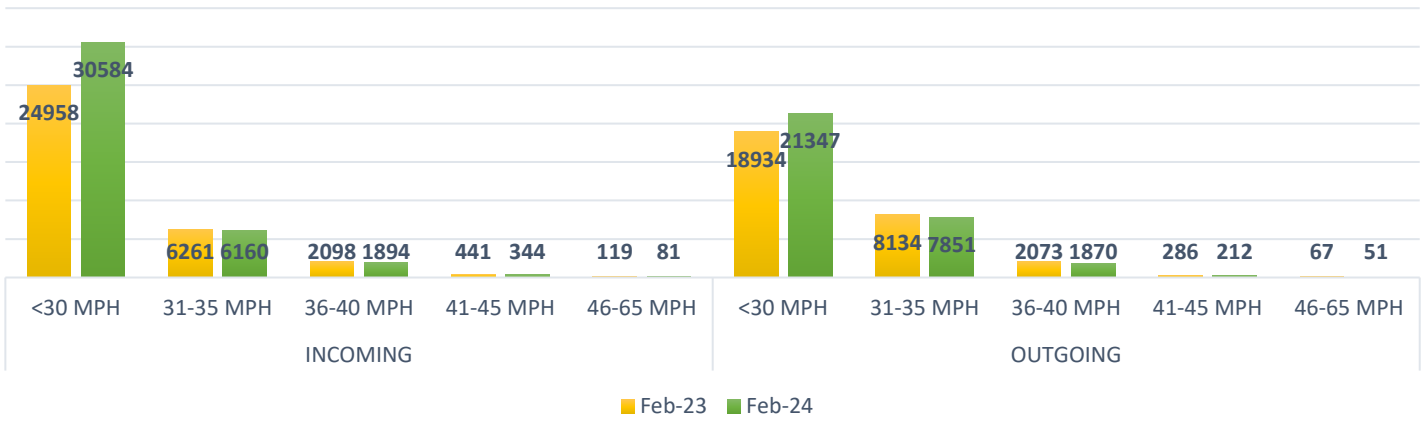

SCAMPTON PARISH COUNCIL SID BOARD DATA

FEBRUARY 2023 & 2024 - 30mph MAX

SID 1 - Bottom of Scampton Village

SID 2 - Top of Scampton Village

SID 3 - Scampton Cliff