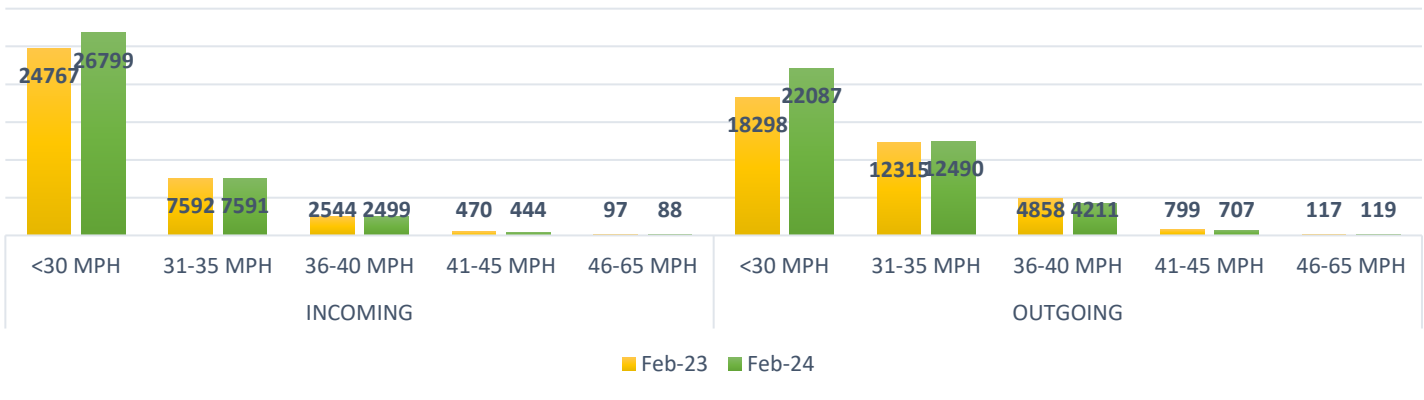

SCAMPTON PARISH COUNCIL SID BOARD DATA

FEBRUARY 2023 & 2024 - 30mph MAX

SID 1 - Bottom of Scampton Village

SID 2 - Top of Scampton Village

SID 3 - Scampton Cliff