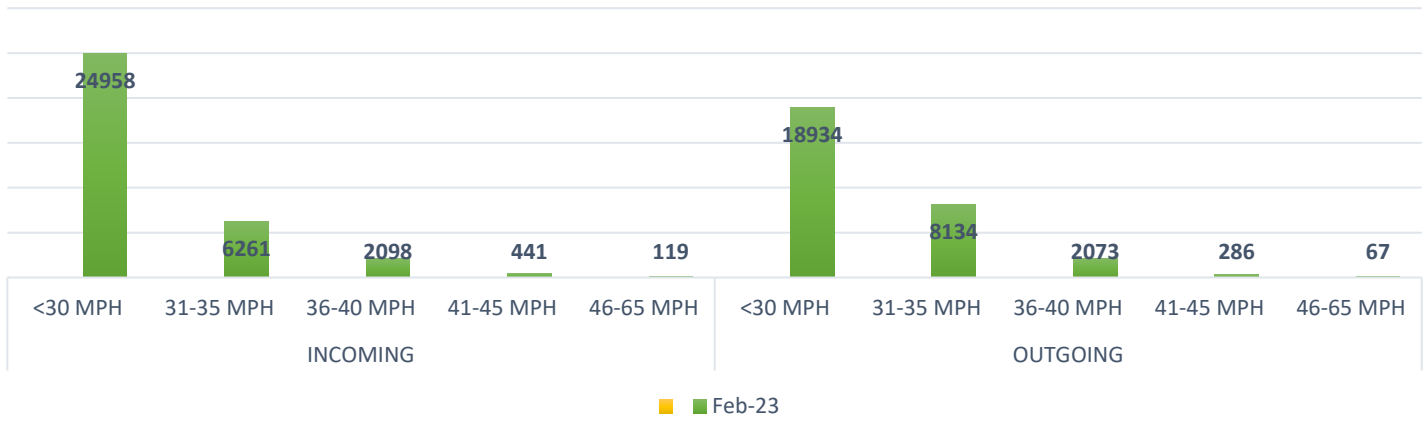

SCAMPTON PARISH COUNCIL SID BOARD DATA

FEBRUARY 2023 - 30mph MAX

SID 1 - Bottom of Scampton Village

SID 2 - Top of Scampton Village

SID 3 - Scampton Cliff