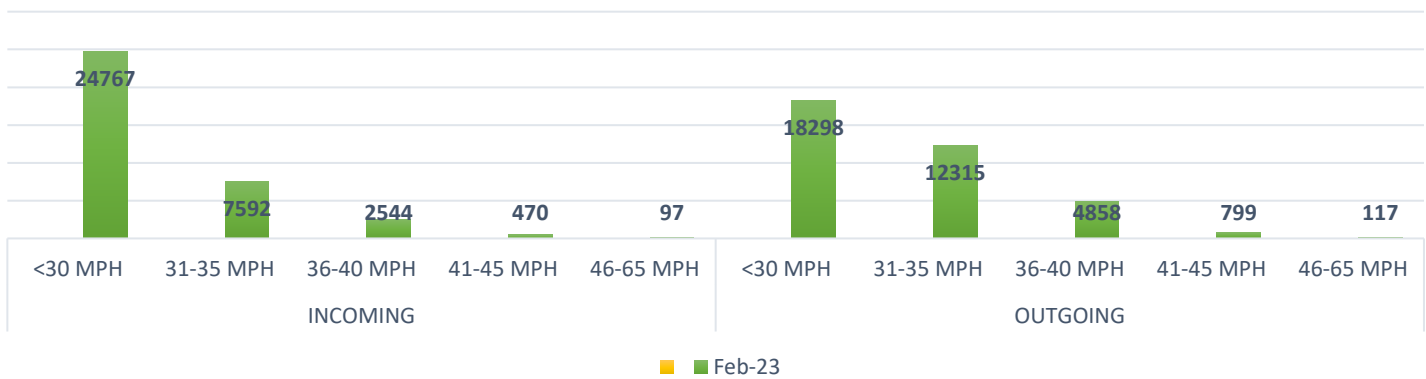

SCAMPTON PARISH COUNCIL SID BOARD DATA

FEBRUARY 2023 - 30mph MAX

SID 1 - Bottom of Scampton Village

SID 2 - Top of Scampton Village

SID 3 - Scampton Cliff