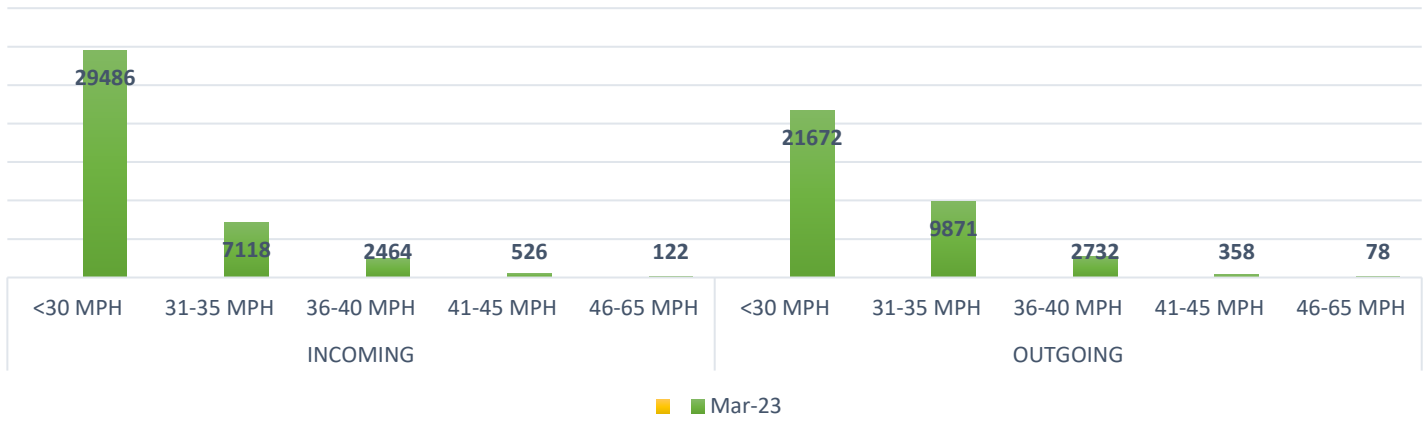

# SCAMPTON PARISH COUNCIL SID BOARD DATA

## MARCH 2023 - 30mph MAX

### SID 1 - Bottom of Scampton Village