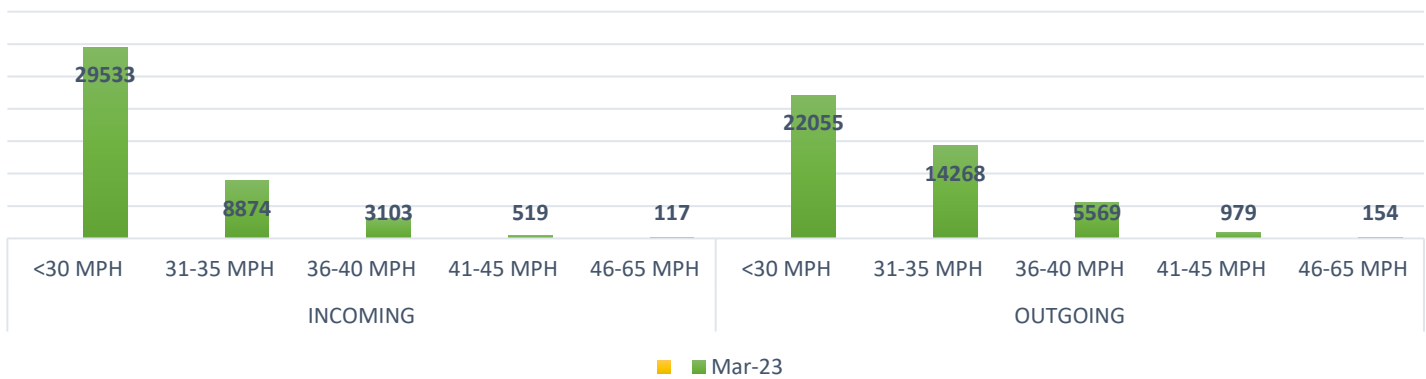

SID 2 - Top of Scampton Village