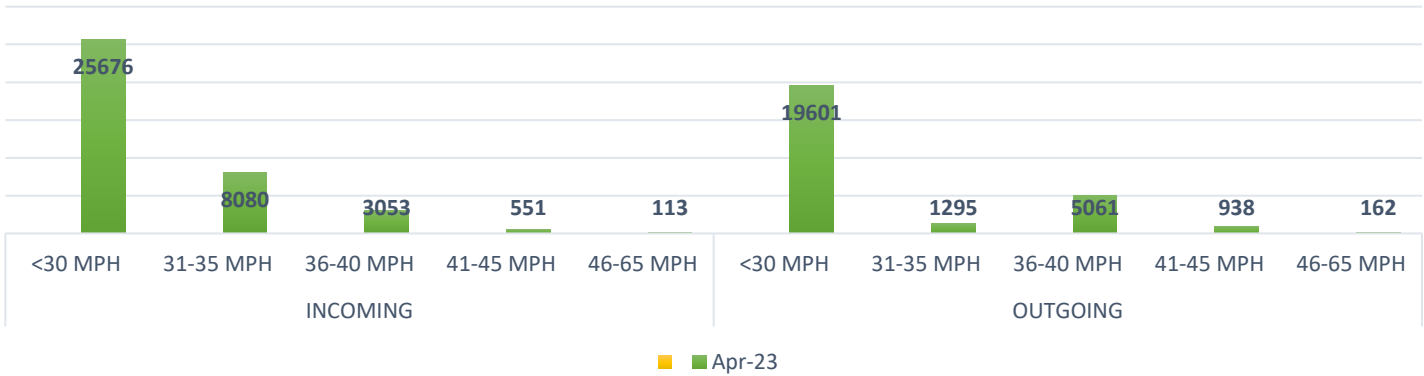

SID 2 - Top of Scampton Village