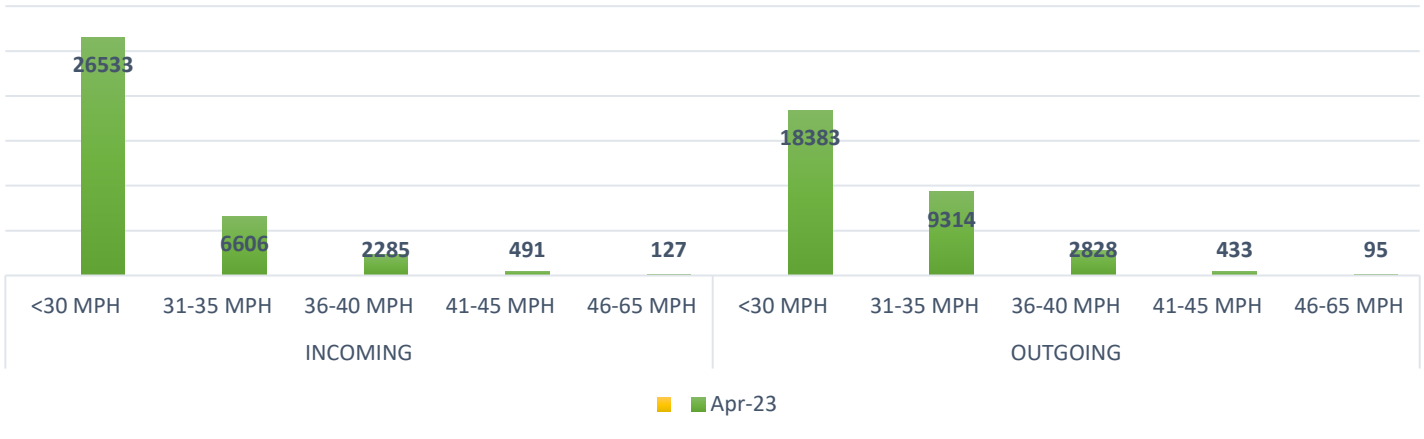

## APR 2023 - 30mph MAX

### SID 1 - Bottom of Scampton Village