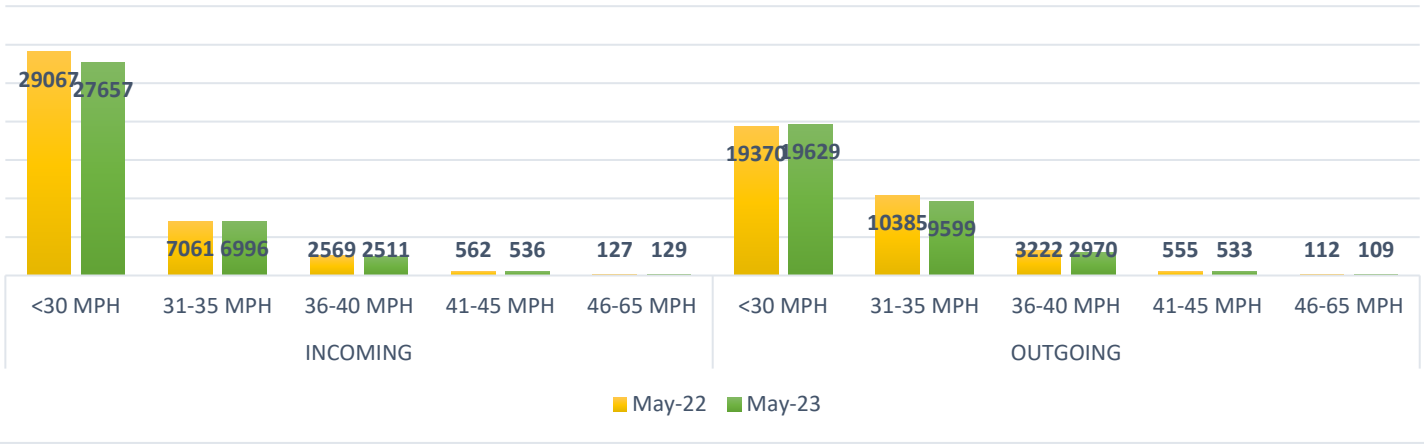

SCAMPTON PARISH COUNCIL SID BOARD DATA

MAY 2022 & 2023 - 30mph MAX

SID 1 - Bottom of Scampton Village

SID 2 - Top of Scampton Village

SID 3 - Scampton Cliff