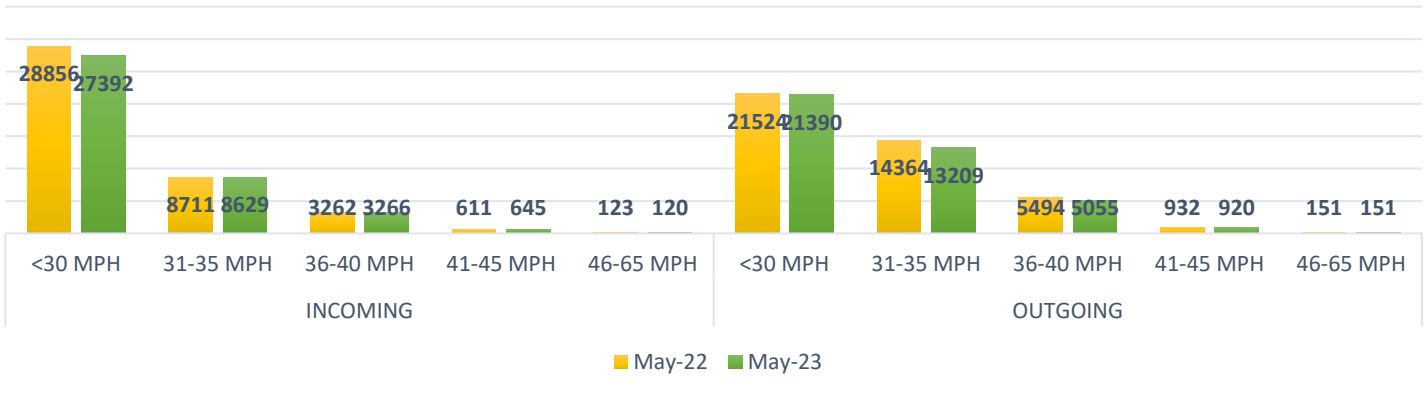

SCAMPTON PARISH COUNCIL SID BOARD DATA

MAY 2022 & 2023 - 30mph MAX

SID 1 - Bottom of Scampton Village

SID 2 - Top of Scampton Village

SID 3 - Scampton Cliff