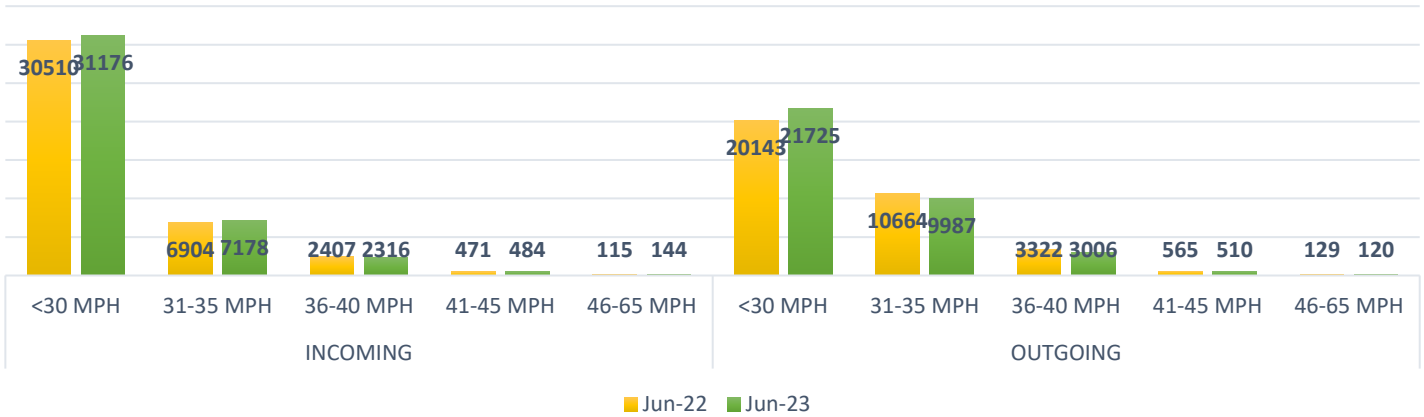

SCAMPTON PARISH COUNCIL SID BOARD DATA

JUNE 2022 & 2023 - 30mph MAX

SID 1 - Bottom of Scampton Village