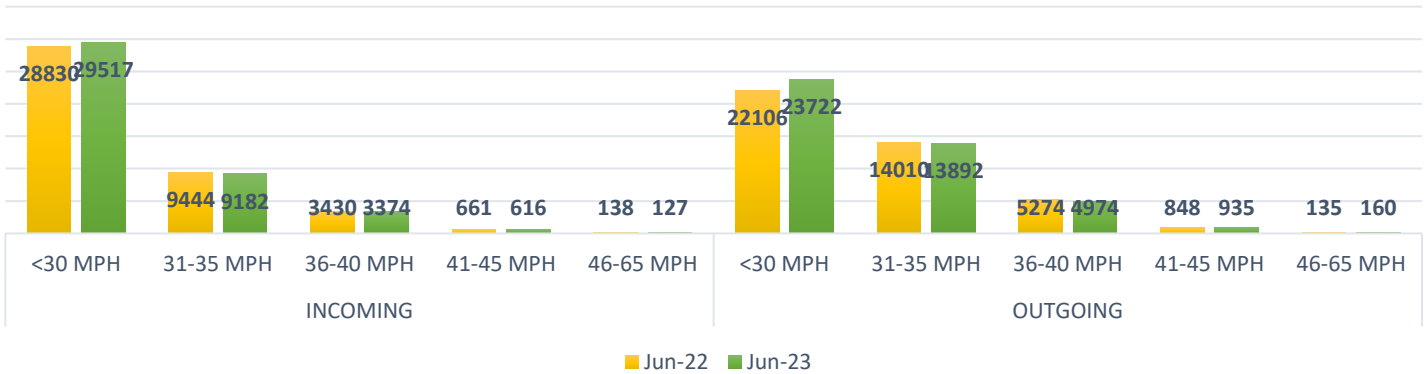

SID 2 - Top of Scampton Village