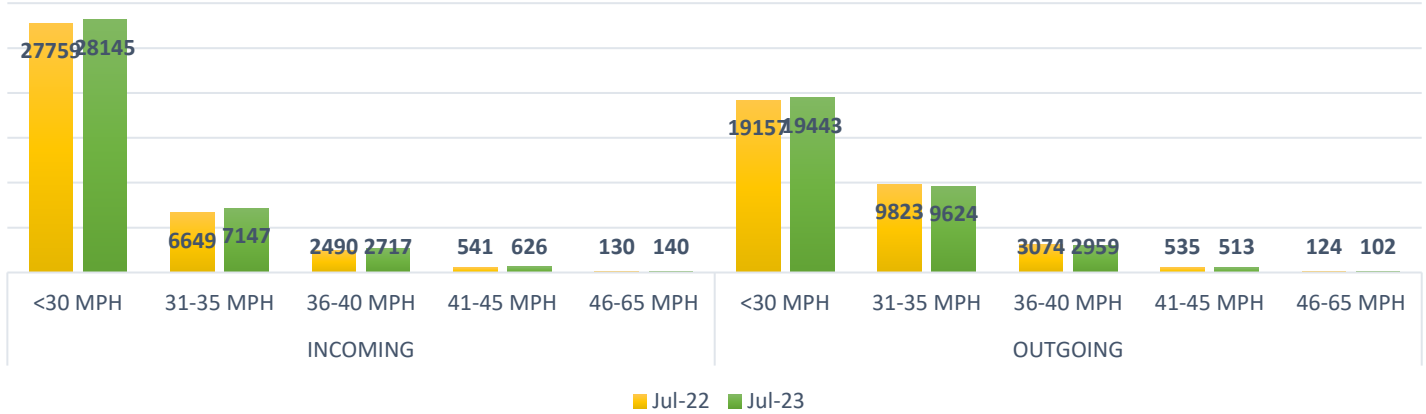

SCAMPTON PARISH COUNCIL SID BOARD DATA

JULY 2022 & 2023 - 30mph MAX

SID 1 - Bottom of Scampton Village

SID 2 - Top of Scampton Village

SID 3 - Scampton Cliff