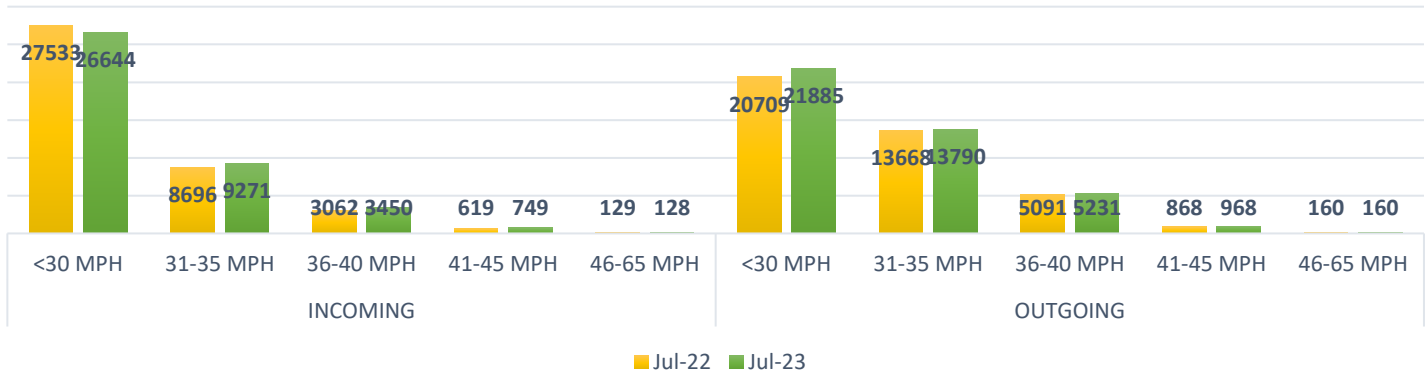

SCAMPTON PARISH COUNCIL SID BOARD DATA

JULY 2022 & 2023 - 30mph MAX

SID 1 - Bottom of Scampton Village

SID 2 - Top of Scampton Village

SID 3 - Scampton Cliff