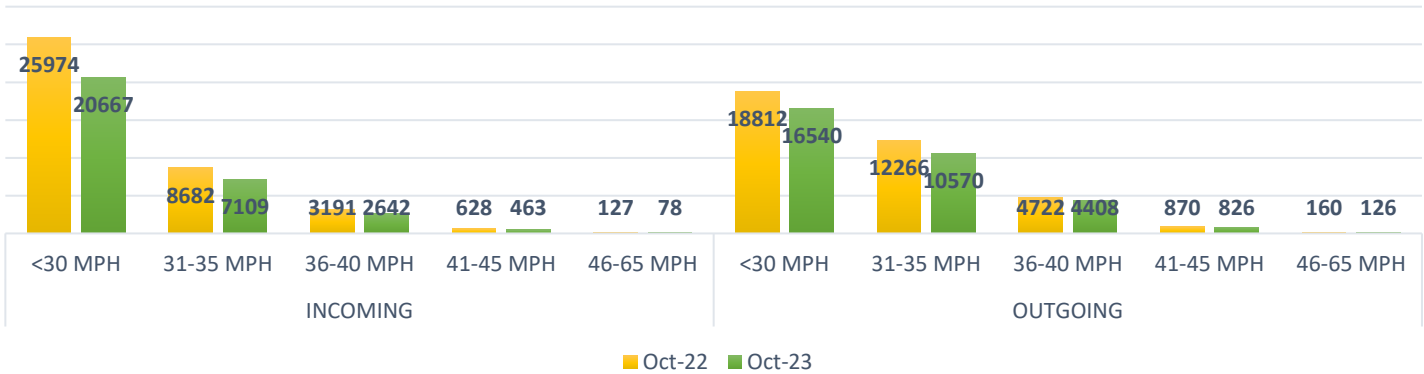

SCAMPTON PARISH COUNCIL SID BOARD DATA

OCTOBER 2022 & 2023 - 30mph MAX

SID 1 - Bottom of Scampton Village

SID 2 - Top of Scampton Village

SID 3 - Scampton Cliff