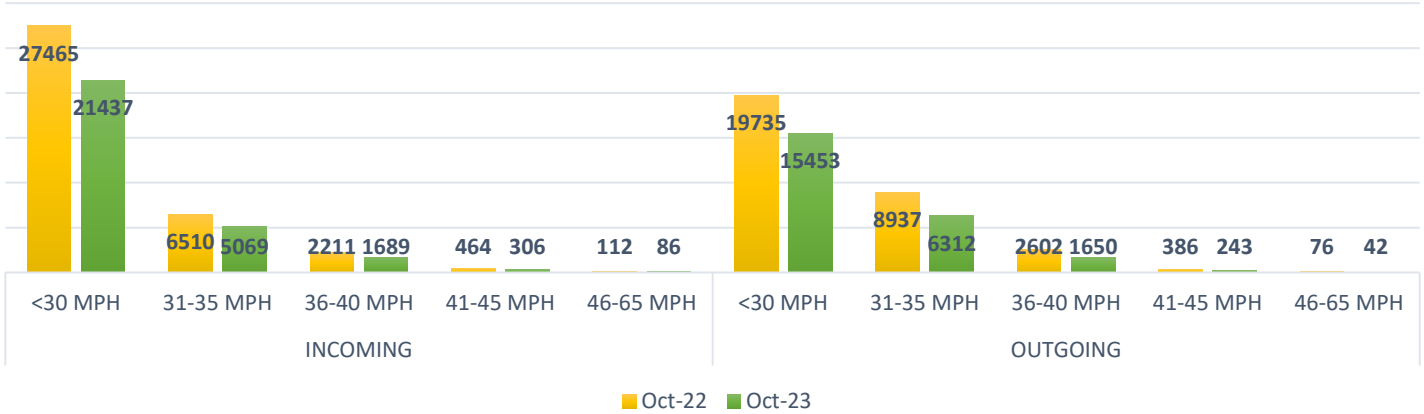

SCAMPTON PARISH COUNCIL SID BOARD DATA

OCTOBER 2022 & 2023 - 30mph MAX

SID 1 - Bottom of Scampton Village

SID 2 - Top of Scampton Village

SID 3 - Scampton Cliff