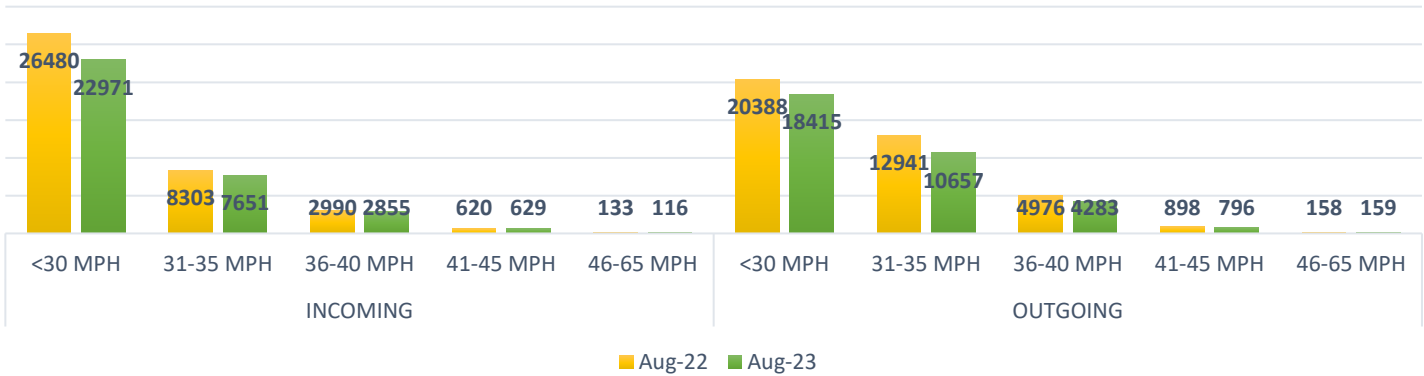

SID 2 - Top of Scampton Village