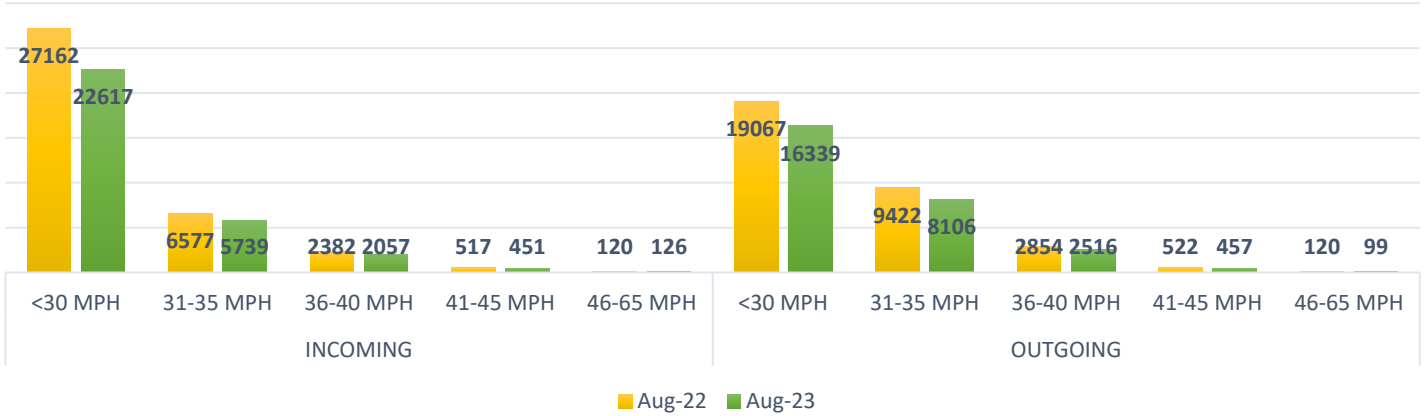

# SCAMPTON PARISH COUNCIL SID BOARD DATA

## AUGUST 2022 & 2023 - 30mph MAX

### SID 1 - Bottom of Scampton Village