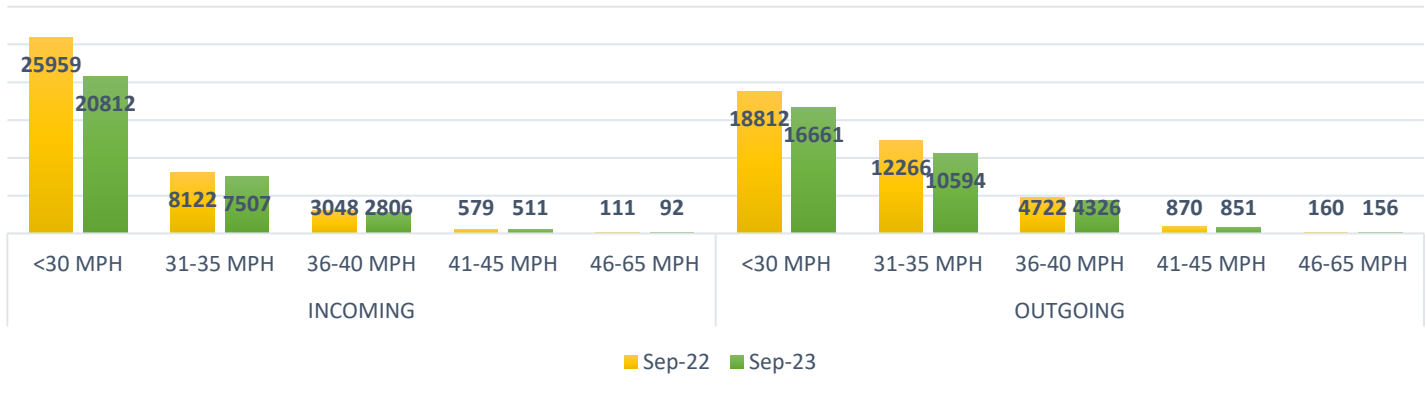

SID 2 - Top of Scampton Village