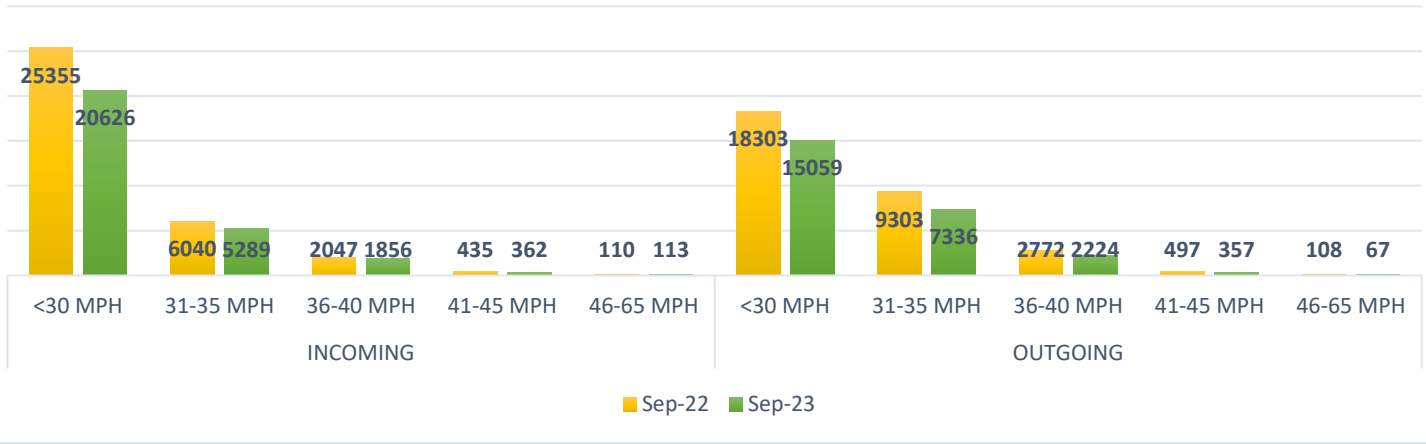

SCAMPTON PARISH COUNCIL SID BOARD DATA

SEPTEMBER 2022 & 2023 - 30mph MAX

SID 1 - Bottom of Scampton Village