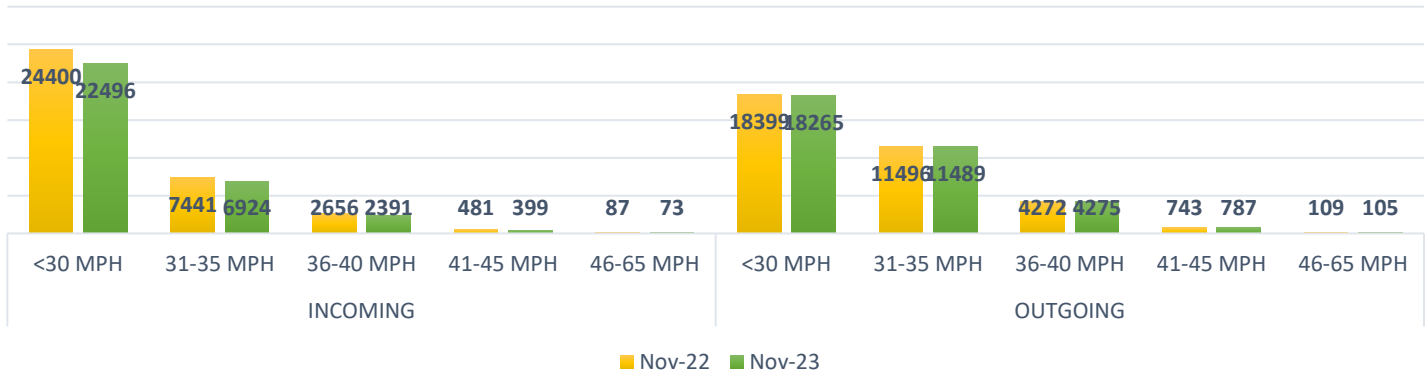

SCAMPTON PARISH COUNCIL SID BOARD DATA

NOVEMBER 2022 & 2023 - 30mph MAX

SID 1 - Bottom of Scampton Village

SID 2 - Top of Scampton Village

SID 3 - Scampton Cliff