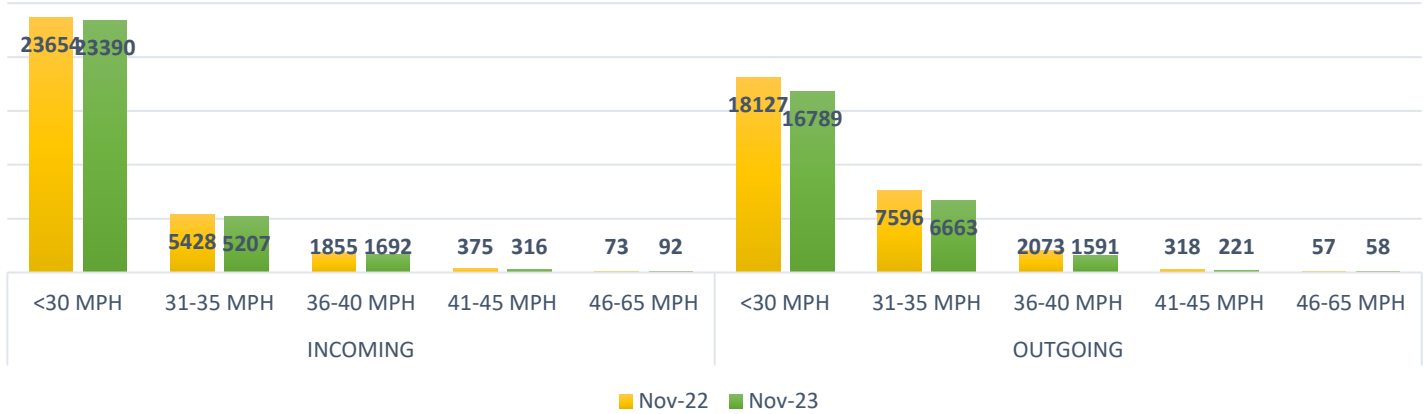

SCAMPTON PARISH COUNCIL SID BOARD DATA

NOVEMBER 2022 & 2023 - 30mph MAX

SID 1 - Bottom of Scampton Village

SID 2 - Top of Scampton Village

SID 3 - Scampton Cliff