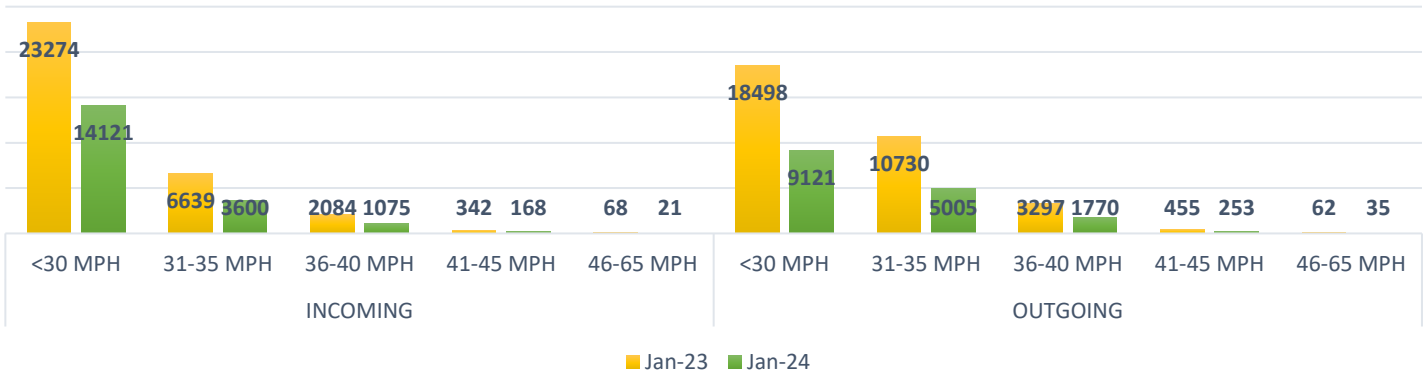

SCAMPTON PARISH COUNCIL SID BOARD DATA

JANUARY 2023 & 2024 - 30mph MAX

SID 1 - Bottom of Scampton Village

SID 2 - Top of Scampton Village

SID 3 - Scampton Cliff