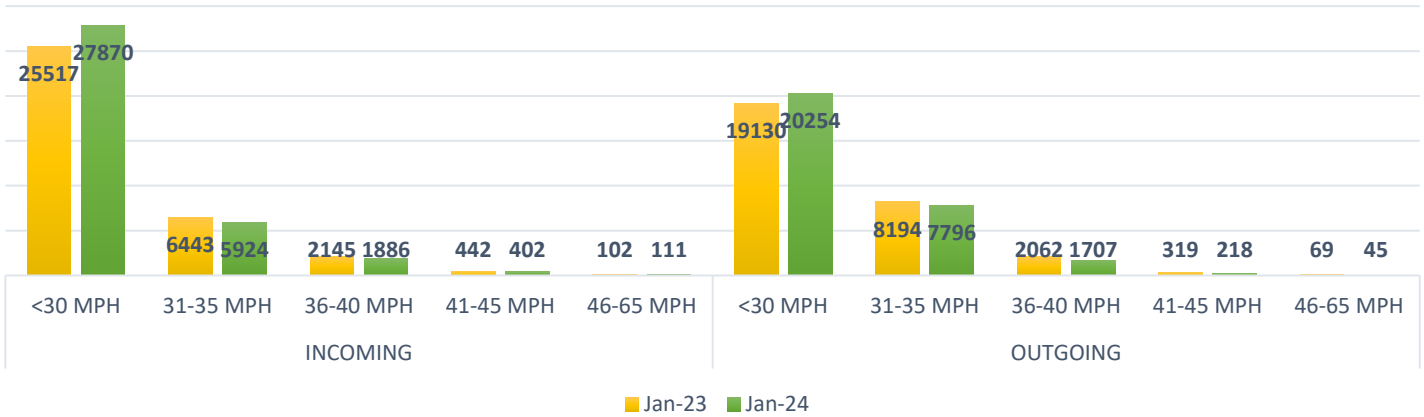

SCAMPTON PARISH COUNCIL SID BOARD DATA

JANUARY 2023 & 2024 - 30mph MAX

SID 1 - Bottom of Scampton Village

SID 2 - Top of Scampton Village

SID 3 - Scampton Cliff