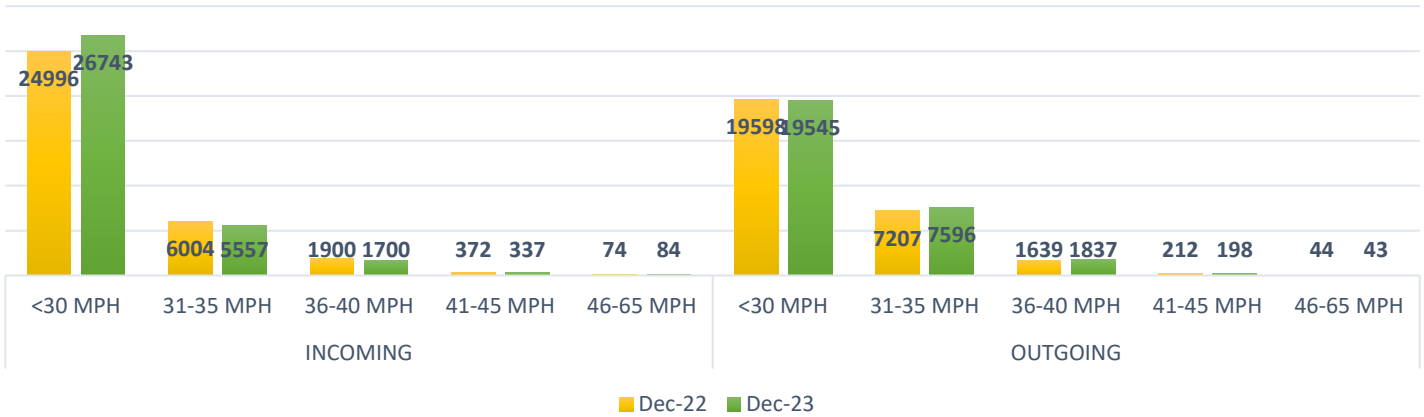

SCAMPTON PARISH COUNCIL SID BOARD DATA

DECEMBER 2022 & 2023 - 30mph MAX

SID 1 - Bottom of Scampton Village

SID 2 - Top of Scampton Village

SID 3 - Scampton Cliff