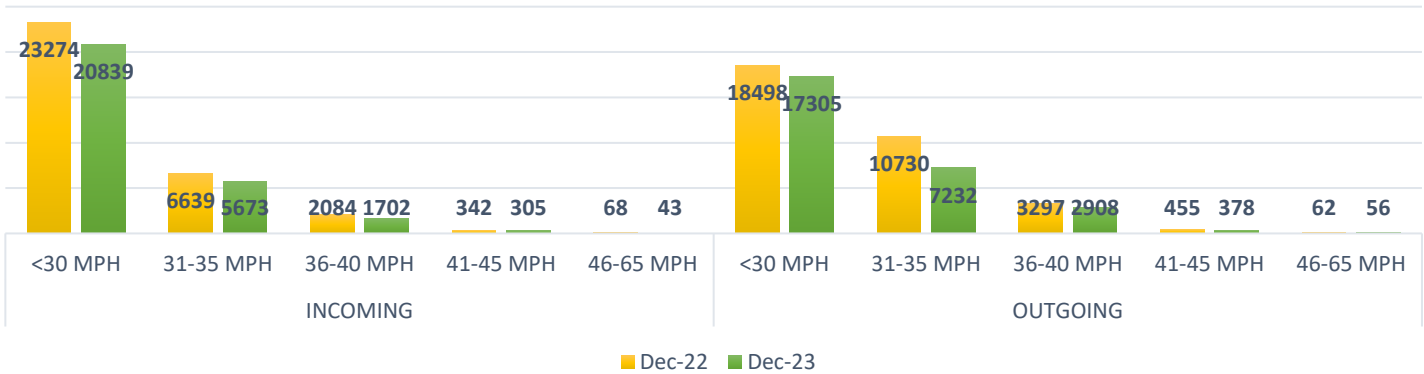

SCAMPTON PARISH COUNCIL SID BOARD DATA

DECEMBER 2022 & 2023 - 30mph MAX

SID 1 - Bottom of Scampton Village

SID 2 - Top of Scampton Village

SID 3 - Scampton Cliff