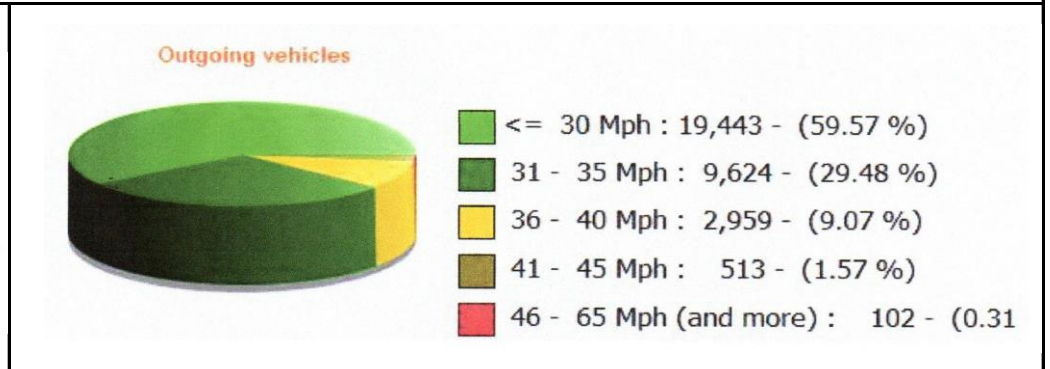

SPEED INDICATOR DISPLAY DATA - JULY 2023

SID 1 - SCAMPTON VILLAGE (NORTHBOUND)

SID 2 - SCAMPTON VILLAGE (SOUTHBOUND)

SCAMPTON CLIFF