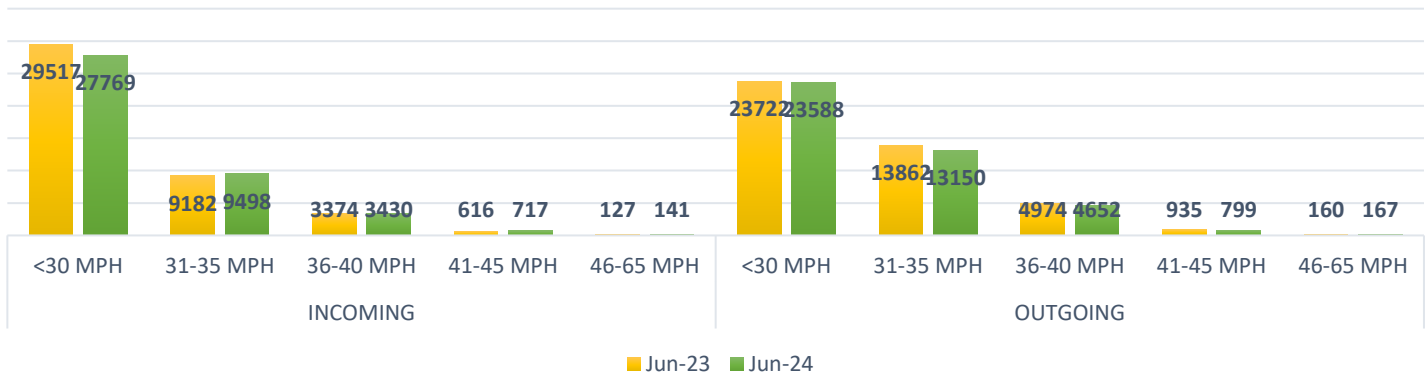

SID 2 - Top of Scampton Village