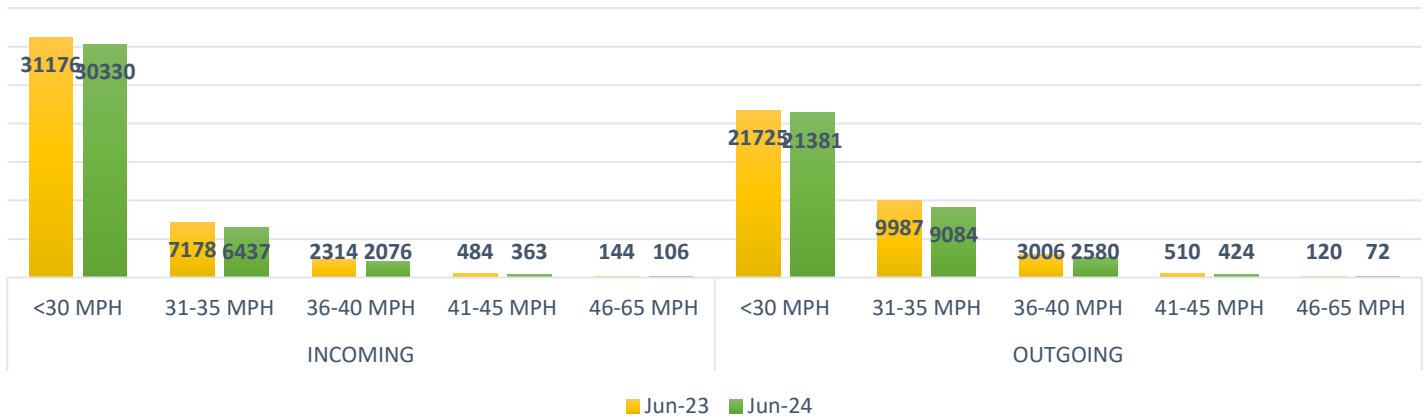

SCAMPTON PARISH COUNCIL SID BOARD DATA

JUNE 2023 & 2024 - 30mph MAX

SID 1 - Bottom of Scampton Village