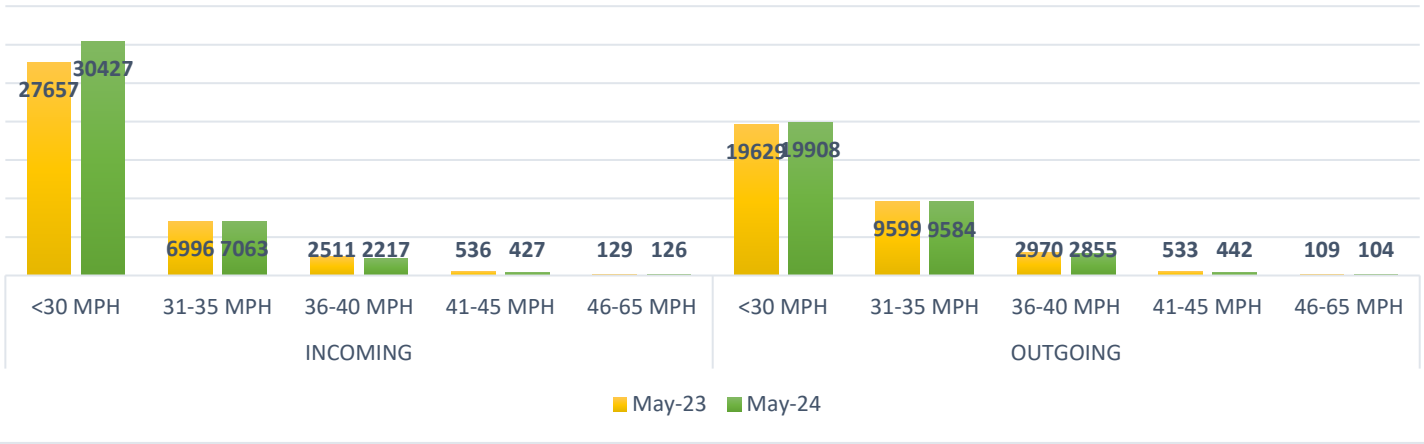

SCAMPTON PARISH COUNCIL SID BOARD DATA

MAY 2023 & 2024 - 30mph MAX

SID 1 - Bottom of Scampton Village

SID 2 - Top of Scampton Village

SID 3 - Scampton Cliff