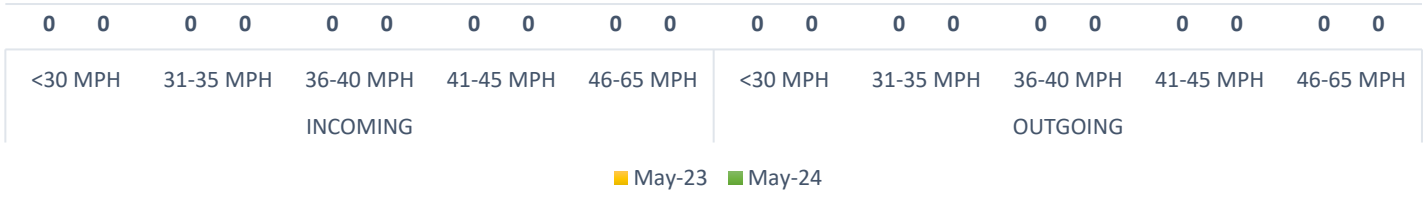

SCAMPTON PARISH COUNCIL SID BOARD DATA

MAY 2023 & 2024 - 30mph MAX

SID 1 - Bottom of Scampton Village

SID 2 - Top of Scampton Village

SID 3 - Scampton Cliff