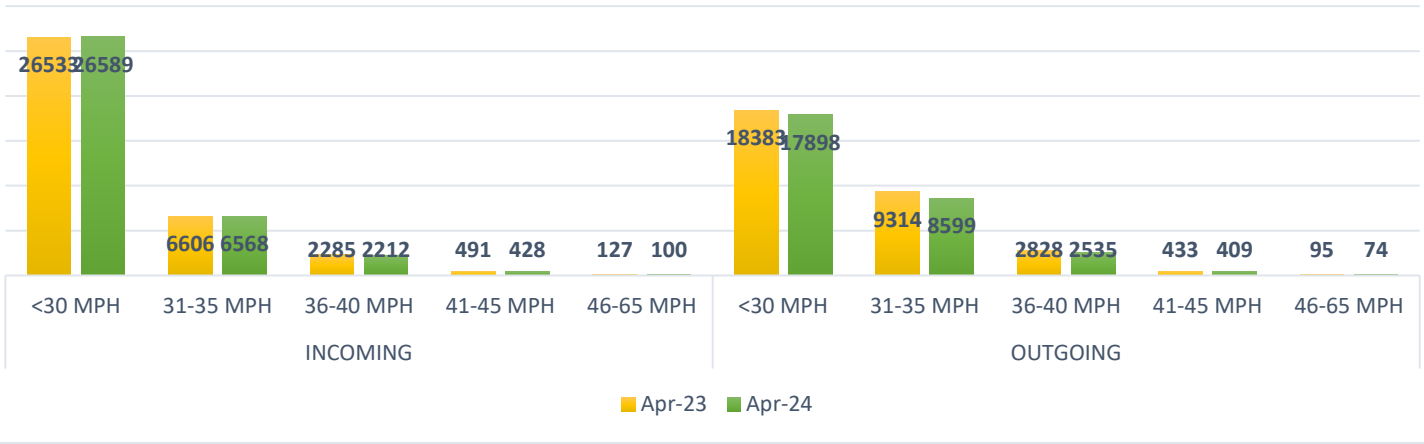

SCAMPTON PARISH COUNCIL SID BOARD DATA

APRIL 2023 & 2024 - 30mph MAX

SID 1 - Bottom of Scampton Village

SID 2 - Top of Scampton Village

SID 3 - Scampton Cliff