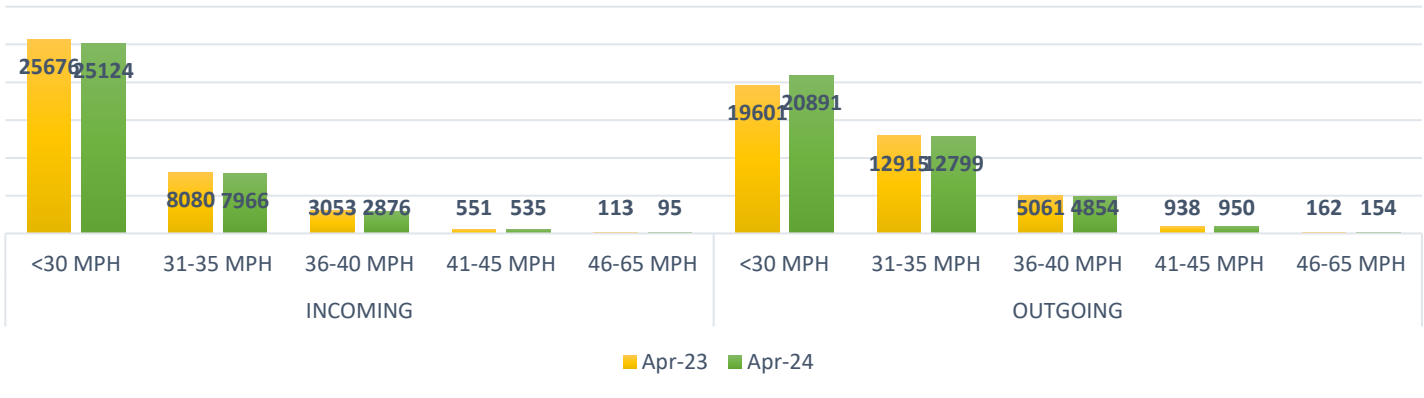

SCAMPTON PARISH COUNCIL SID BOARD DATA

APRIL 2023 & 2024 - 30mph MAX

SID 1 - Bottom of Scampton Village

SID 2 - Top of Scampton Village

SID 3 - Scampton Cliff